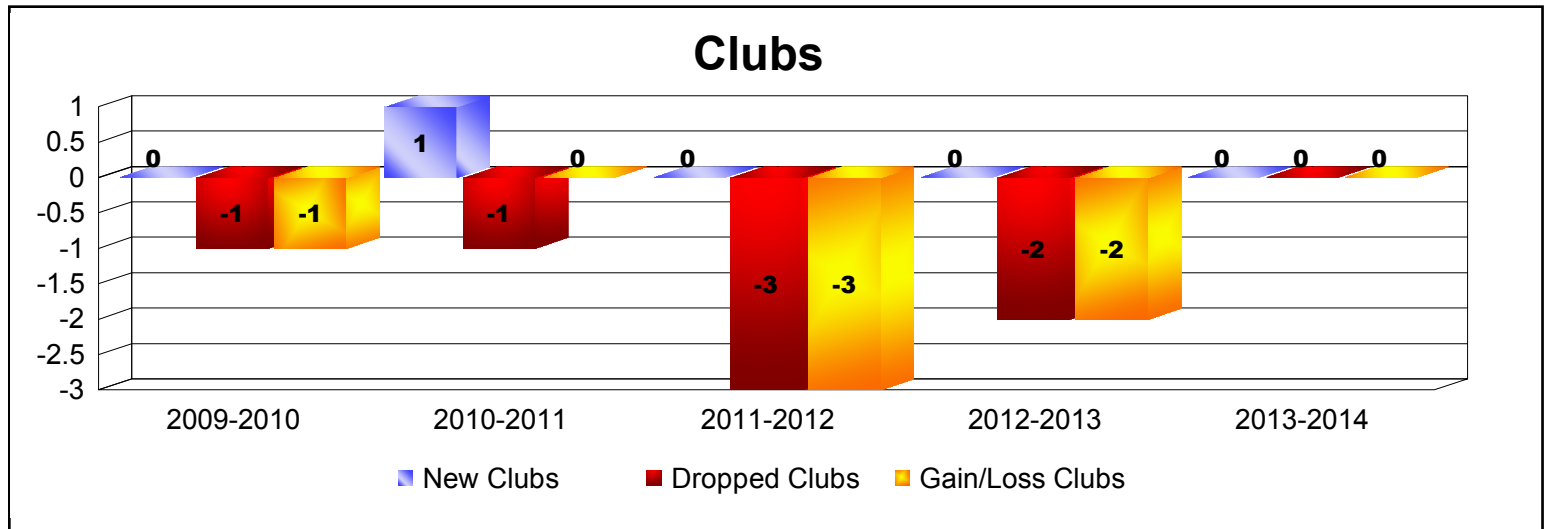

Year	New Clubs	Dropped Clubs	Gain/ Loss Clubs	New Members	Charter Members	Reinstate Members	Transfer Members	Total Member Added	Total Members Dropped	Gain/ Loss Members
2009-2010	0	-1	-1	66	0	4	11	81	-159	-78
2010-2011	1	-1	0	88	25	14	9	136	-141	-5
2011-2012	0	-3	-3	78	0	15	5	98	-173	-75
2012-2013	0	-2	-2	110	0	5	7	122	-146	-24
2013-2014	0	0	0	62	0	11	13	86	-161	-75
Average	0	-1	-1	81	5	10	9	105	-156	-51

Year	New Clubs	Dropped Clubs	Gain/ Loss Clubs	New Members	Charter Members	Reinstate Members	Transfer Members	Total Member Added	Total Members Dropped	Gain/ Loss Members
2009-2010	0	0	0	13	0	1	0	14	-25	-11
2010-2011	0	0	0	13	0	5	9	27	-41	-14
2011-2012	0	-1	-1	18	0	0	0	18	-27	-9
2012-2013	0	0	0	58	0	1	2	61	-32	29
2013-2014	0	0	0	11	0	1	0	12	-33	-21
Average	0	0	0	23	0	2	2	26	-32	-5