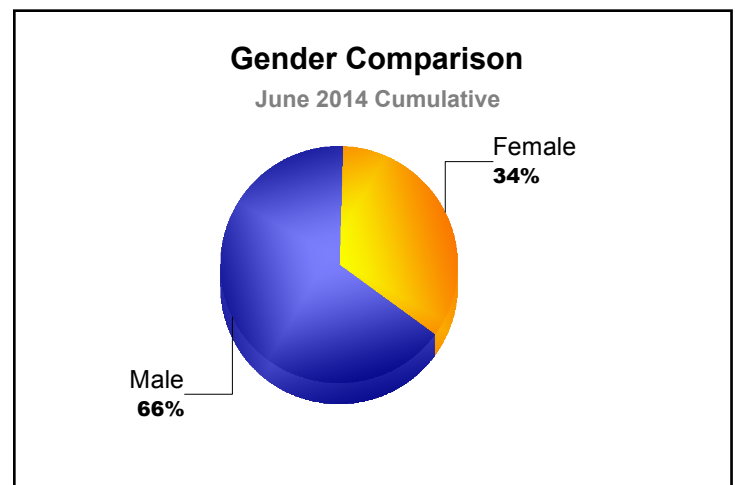

Year	New Clubs	Dropped Clubs	Gain/ Loss Clubs	New Members	Charter Members	Reinstate Members	Transfer Members	Total Member Added	Total Members Dropped	Gain/ Loss Members
2009-2010	0	-1	-1	66	0	4	11	81	-159	-78
2010-2011	1	-1	0	88	25	14	9	136	-141	-5
2011-2012	0	-3	-3	78	0	15	5	98	-173	-75
2012-2013	0	-2	-2	110	0	5	7	122	-146	-24
2013-2014	0	0	0	62	0	11	13	86	-161	-75
Average	0	-1	-1	81	5	10	9	105	-156	-51