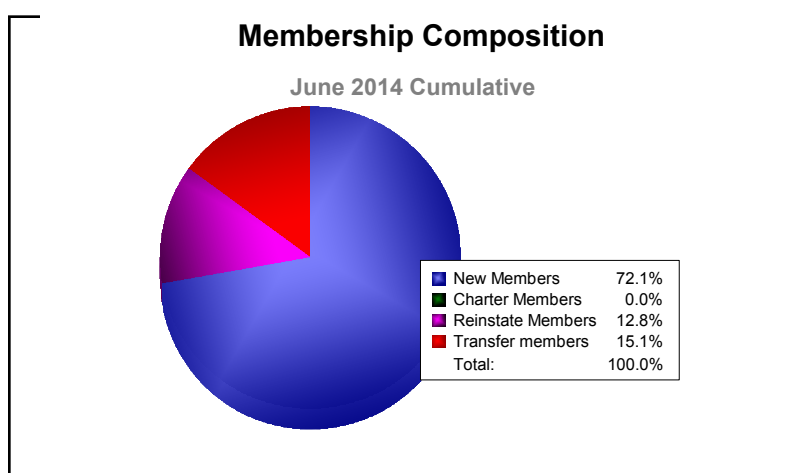

Year	New Clubs	Dropped Clubs	Gain/ Loss Clubs	New Members	Charter Members	Reinstate Members	Transfer Members	Total Member Added	Total Members Dropped	Gain/ Loss Members
2009-2010	0	-1	-1	66	0	4	11	81	-159	-78
2010-2011	1	-1	0	88	25	14	9	136	-141	-5
2011-2012	0	-3	-3	78	0	15	5	98	-173	-75
2012-2013	0	-2	-2	110	0	5	7	122	-146	-24
2013-2014	0	0	0	62	0	11	13	86	-161	-75
Average	0	-1	-1	81	5	10	9	105	-156	-51