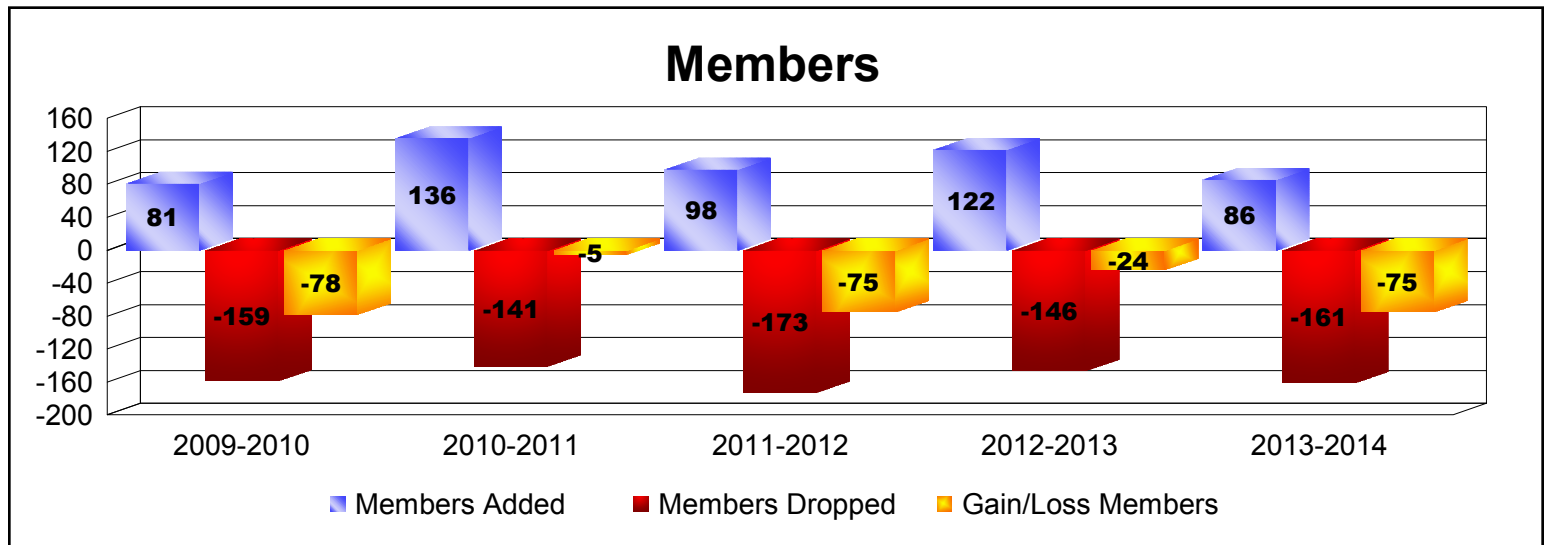

Year	New Clubs	Dropped Clubs	Gain/ Loss Clubs	New Members	Charter Members	Reinstate Members	Transfer Members	Total Member Added	Total Members Dropped	Gain/ Loss Members
2009-2010	0	-1	-1	66	0	4	11	81	-159	-78
2010-2011	1	-1	0	88	25	14	9	136	-141	-5
2011-2012	0	-3	-3	78	0	15	5	98	-173	-75
2012-2013	0	-2	-2	110	0	5	7	122	-146	-24
2013-2014	0	0	0	62	0	11	13	86	-161	-75
Average	0	-1	-1	81	5	10	9	105	-156	-51

Year	New Clubs	Dropped Clubs	Gain/ Loss Clubs	New Members	Charter Members	Reinstate Members	Transfer Members	Total Member Added	Total Members Dropped	Gain/ Loss Members
2009-2010	0	0	0	13	0	1	0	14	-25	-11
2010-2011	0	0	0	13	0	5	9	27	-41	-14
2011-2012	0	-1	-1	18	0	0	0	18	-27	-9
2012-2013	0	0	0	58	0	1	2	61	-32	29
2013-2014	0	0	0	11	0	1	0	12	-33	-21
Average	0	0	0	23	0	2	2	26	-32	-5